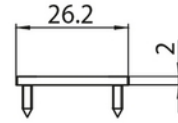

PRODUCT DATA SHEET
Track Evo 48V ST2, ST5 End cap BK
Art.no: 9504-ST2-2

Lighting Solutions

Track Evo 48V ST2, ST5 End cap BK

Black end cap for Track Evo 48V ST2 and ST5 Included screw

TECHNICAL DATA	
Outdoor	No

DIMENSIONS	
Length (product) (mm)	53.6
Width (product) (mm)	26.4

MATERIALS AND SURFACES	
Color	Black
RAL Code	RAL7022

ENERGY AND CERTIFICATIONS	
CE mark	Yes