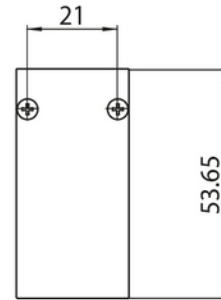

PRODUCT DATA SHEET
Track Evo 48V ST2, ST5 End cap BK
Art.no: 9504-ST2-2

Lighting Solutions

Track Evo 48V ST2, ST5 End cap BK

Black end cap for Track Evo 48V ST2 and ST5 Included screw

TECHNICAL DATA	
Outdoor	No

DIMENSIONS	
Length (product) (mm)	53.6
Width (product) (mm)	26.4

MATERIALS AND SURFACES	
Color	Black
RAL Code	RAL7022

ENERGY AND CERTIFICATIONS	
CE mark	Yes