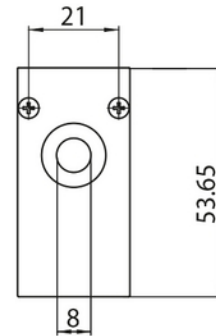

**PRODUCT DATA SHEET**

Track Evo 48V ST2,ST5 End cap with hole for cable BK
Art.no: 9504-ST2-F-2

Lighting Solutions

Track Evo 48V ST2,ST5 End cap with hole for cable BK

Black end cap for Track Evo 48V ST2 and ST5 with hole for cable. Included screw

TECHNICAL DATA	
Outdoor	No

DIMENSIONS	
Length (product) (mm)	53.6
Width (product) (mm)	26.4

MATERIALS AND SURFACES	
Color	Black
RAL Code	RAL7022
Housing Material	Metal

ENERGY AND CERTIFICATIONS	
CE mark	Yes

PRODUCT DATA SHEET

Track Evo 48V ST2,ST5 End cap with hole for cable BK

Art.no: 9504-ST2-F-2

Lighting Solutions