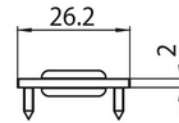

Track Evo 48V ST2,ST5 End cap with hole for cable BK

Black end cap for Track Evo 48V ST2 and ST5 with hole for cable. Included screw

TECHNICAL DATA	
Outdoor	No

DIMENSIONS	
Length (product) (mm)	53.6
Width (product) (mm)	26.4

MATERIALS AND SURFACES	
Color	Black
RAL Code	RAL7022
Housing Material	Metal

ENERGY AND CERTIFICATIONS	
CE mark	Yes