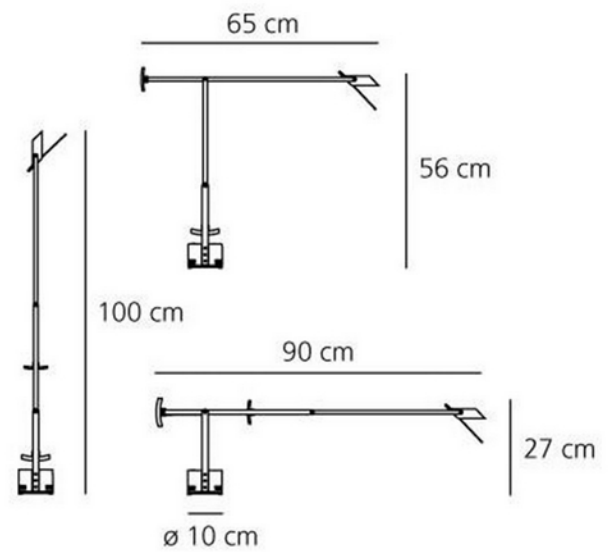

**PRODUCT DATA SHEET**

Tizio 35

Art.no: A005010

*Lighting Solutions*

Tizio 35

Range of lamps available in several dimensions, with different finishings. Materials: painted polycarbonate. Tizio LED: head in aluminium. Specification: adjustable counterbalanced arms and head

**PRODUCT DATA SHEET**

Tizio 35

Art.no: A005010

*Lighting Solutions*

DIMENSIONS	
Length (product) (mm)	100.0
Width (product) (mm)	100.0
Height (product) (mm)	650.0

MATERIALS AND SURFACES	
Color	Black

INSTALLATION AND CONNECTION	
Areas of use	Bedroom, Cottage, Hotel, Office, Residence
Mounting	Table
Connection (system)	Terminal