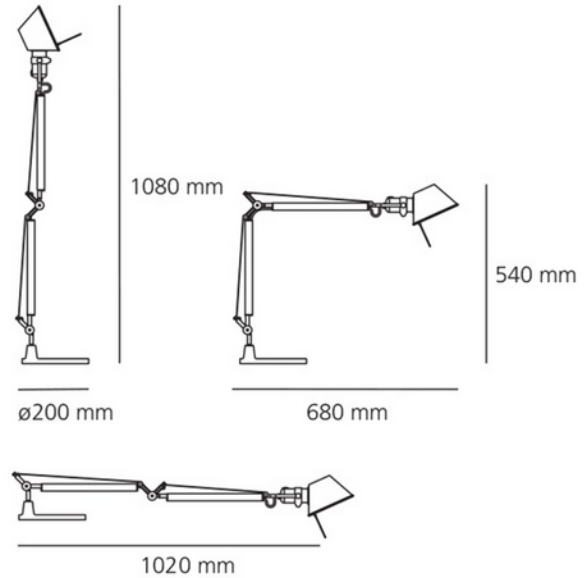

**PRODUCT DATA SHEET**

Tolomeo Mini Wall / Table Aluminum Body Lamp

Art.no: A005910

*Lighting Solutions*

Tolomeo Mini Wall / Table Aluminum Body Lamp

Cantilevered arms in polished aluminium; diffuser in anodised aluminium; joints and wall support in polished aluminium. System of spring balancing. The code refers to the luminaire's body only. For complete lamp purchase mounting accessories: A008600 Table base ø20cm Aluminium A025150 Tolomeo Mini Wall Support Alu

ELECTRICAL DATA	
Protection Class (system)	2
Voltage (system) [V]	230V 50Hz

TECHNICAL DATA	
IP (system)	IP20
Outdoor	No

PHOTOMETRIC DATA	
Socket / Cap-Base	E27

**PRODUCT DATA SHEET**

Tolomeo Mini Wall / Table Aluminum Body Lamp

Art.no: A005910

*Lighting Solutions*

DIMENSIONS	
Length (product) (mm)	710.0
Height (product) (mm)	570.0

MATERIALS AND SURFACES	
Color	Aluminium

INSTALLATION AND CONNECTION	
Areas of use	Cottage, Hotel, Office, Residence
Mounting	Wall, Table
Connection (system)	Terminal