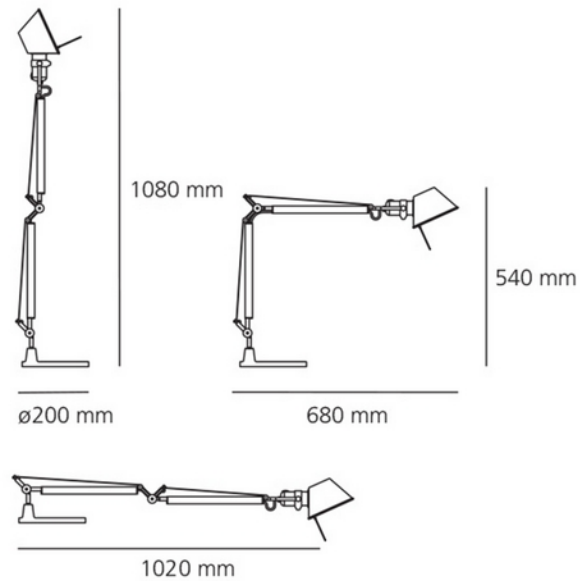

**PRODUCT DATA SHEET**

Tolomeo Mini Table / Wall Body BK

Art.no: A005940

*Lighting Solutions*

Tolomeo Mini Table / Wall Body BK

Base and cantilevered arms in polished aluminium; diffuser in matt anodised black aluminium; joints and supports in polished aluminium. System of spring balancing. For complete lamp purchase mounting accessories: A025150 Tolomeo Mini Wall Support Alu A008610 Table base \varnothing 20 cm Black

ELECTRICAL DATA	
Protection Class (system)	2
Voltage (system) [V]	230V 50Hz

TECHNICAL DATA	
IP (system)	IP20
Outdoor	No

PHOTOMETRIC DATA	
Lightsource Type	LED (replaceable)
Socket / Cap-Base	E27

**PRODUCT DATA SHEET**

Tolomeo Mini Table / Wall Body BK

Art.no: A005940

*Lighting Solutions*

DIMENSIONS	
Length (product) (mm)	1080.0

MATERIALS AND SURFACES	
Color	Black

INSTALLATION AND CONNECTION	
Areas of use	Cottage, Hotel, Office, Residence
Mounting	Wall, Table
Connection (system)	Terminal