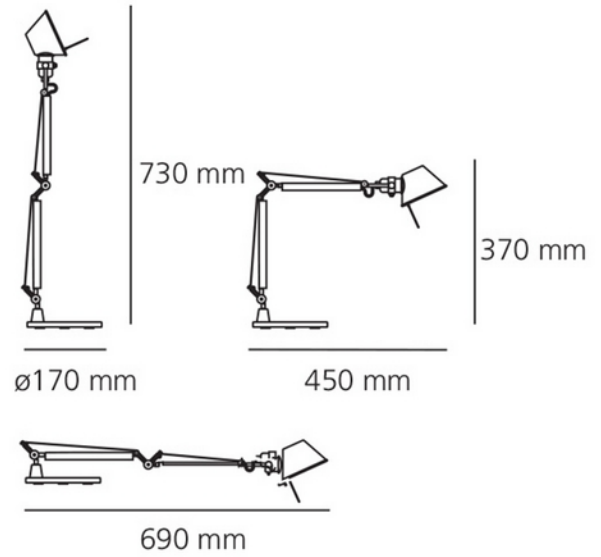

**PRODUCT DATA SHEET**

Tolomeo Micro Wall/table/floor - Aluminium - Body Lamp

Art.no: A010900

*Lighting Solutions*

Tolomeo Micro Wall/table/floor - Aluminium - Body Lamp

Base and cantilevered arms in polished aluminium; diffuser in matt anodised black aluminium; joints and supports in polished aluminium. System of spring balancing. The code is referred to the body lamp only: A025150 Tolomeo Mini Wall Support Alu A043900 Tolomeo Micro Floor support aluminium A014000 Tolomeo Aluminium sliding support A001000 Tolomeo Table/floor/wall - Metal grey - Body Lamp A012820 Tolomeo Floor support aluminium

ELECTRICAL DATA	
Protection Class (system)	2
Voltage (system) [V]	230V 50Hz

TECHNICAL DATA	
IP (system)	IP20
Outdoor	No

PHOTOMETRIC DATA	
Socket / Cap-Base	E14

**PRODUCT DATA SHEET**

Tolomeo Micro Wall/table/floor - Aluminium - Body Lamp

Art.no: A010900

*Lighting Solutions*

DIMENSIONS	
Length (product) (mm)	450.0
Height (product) (mm)	370.0

MATERIALS AND SURFACES	
Color	Aluminium

INSTALLATION AND CONNECTION	
Areas of use	Cottage, Hotel, Office, Residence
Mounting	Wall, Table, Floor
Connection (system)	Terminal