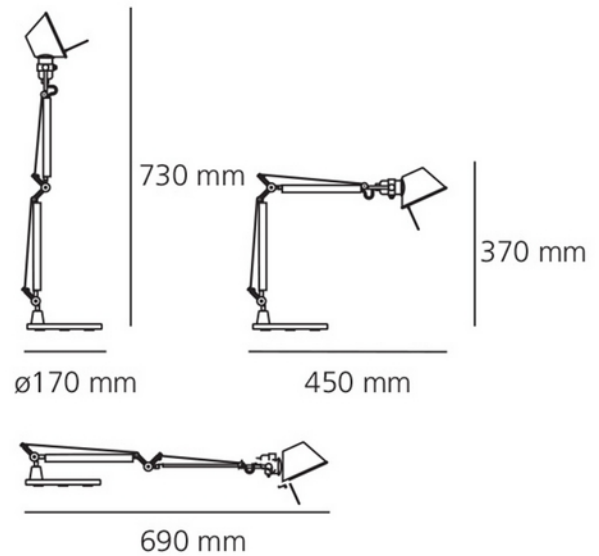

**PRODUCT DATA SHEET**

Tolomeo Micro Table - Aluminium - Body Lamp + Base

Art.no: A011800

*Lighting Solutions*

Tolomeo Micro Table - Aluminium - Body Lamp + Base

Base and cantilevered arms in polished aluminium; diffuser in matt anodised aluminium; joints and supports in polished aluminium. System of spring balancing.

ELECTRICAL DATA	
Protection Class (system)	2
Dimming (system)	Light bulb dependent
Voltage (system) [V]	230V 50Hz

TECHNICAL DATA	
IP (system)	IP20
Outdoor	No

PHOTOMETRIC DATA	
Lightsource Type	Lightsource not included
Socket / Cap-Base	E14

**PRODUCT DATA SHEET**

Tolomeo Micro Table - Aluminium - Body Lamp + Base

Art.no: A011800

*Lighting Solutions*

DIMENSIONS	
Length (product) (mm)	450.0
Height (product) (mm)	370.0

MATERIALS AND SURFACES	
Color	Aluminium