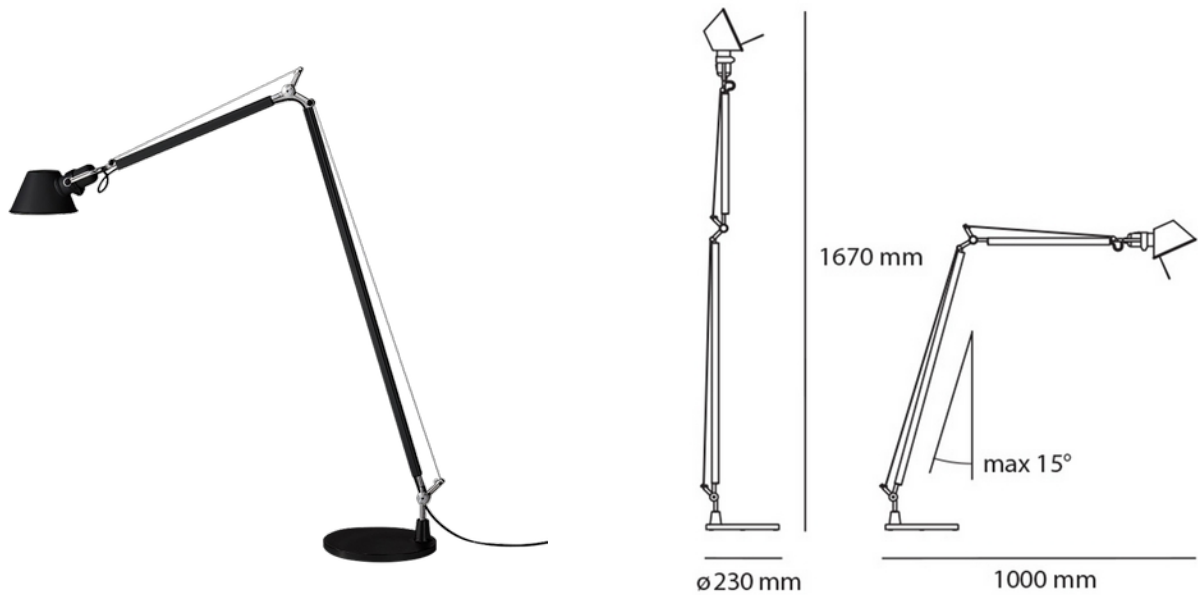

**PRODUCT DATA SHEET**

Tolomeo Reading Floor - Black - Body Lamp

Art.no: A013930

*Lighting Solutions*

Tolomeo Reading Floor - Black - Body Lamp

For complete lamp, purchase A014930

ELECTRICAL DATA	
Protection Class (system)	2
Dimming (system)	Light bulb dependent
Voltage (system) [V]	230V 50Hz

TECHNICAL DATA	
IP (system)	IP20
Outdoor	No

PHOTOMETRIC DATA	
Lightsource Type	Lightsource not included
Socket / Cap-Base	E27

**PRODUCT DATA SHEET**

Tolomeo Reading Floor - Black - Body Lamp

Art.no: A013930

*Lighting Solutions*

DIMENSIONS	
Width (product) (mm)	230.0
Height (product) (mm)	1670.0

MATERIALS AND SURFACES	
Color	Black
Housing Material	Aluminium

INSTALLATION AND CONNECTION	
Areas of use	Cottage, Hotel, Residence
Mounting	Floor
Connection (system)	Terminal