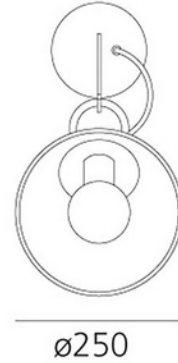

PRODUCT DATA SHEET
Miconos Wall Satin Brass
Art.no: A020110

Lighting Solutions

Miconos Wall Satin Brass

230V
50Hz

ELECTRICAL DATA	
Dimming (system)	Light bulb dependent
Voltage (system) [V]	230V 50Hz

PHOTOMETRIC DATA	
Lightsource Type	LED (replaceable)
Socket / Cap-Base	E27

DIMENSIONS	
Length (product) (mm)	250.0
Width (product) (mm)	325.0
Height (product) (mm)	250.0
Diameter (product) (mm)	250.0

PRODUCT DATA SHEET
Miconos Wall Satin Brass
Art.no: A020110

Lighting Solutions