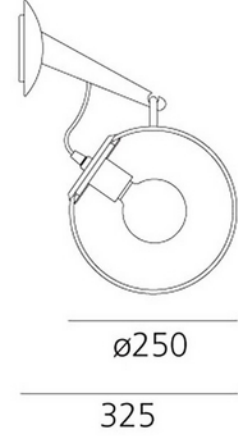

PRODUCT DATA SHEET
Miconos Wall Satin Brass
Art.no: A020110

Lighting Solutions

Miconos Wall Satin Brass

230V
50Hz

ELECTRICAL DATA	
Dimming (system)	Light bulb dependent
Voltage (system) [V]	230V 50Hz

PHOTOMETRIC DATA	
Lightsource Type	LED (replaceable)
Socket / Cap-Base	E27

DIMENSIONS	
Length (product) (mm)	250.0
Width (product) (mm)	325.0
Height (product) (mm)	250.0
Diameter (product) (mm)	250.0

PRODUCT DATA SHEET
Miconos Wall Satin Brass
Art.no: A020110

Lighting Solutions