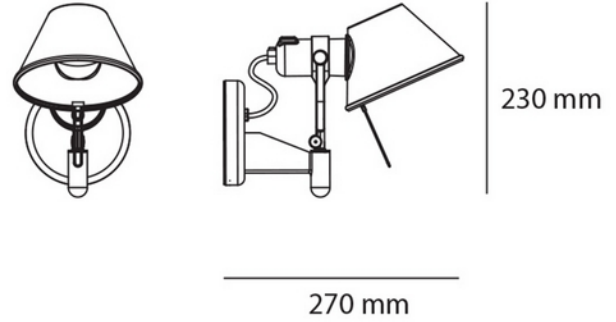

**PRODUCT DATA SHEET**

Tolomeo Faretto - with switch on-off Aluminium
Art.no: A029250

Lighting Solutions

Tolomeo Faretto - with switch on-off Aluminium

Wall support in polished aluminium; diffuser in matt anodised aluminium

**PRODUCT DATA SHEET**

Tolomeo Faretto - with switch on-off Aluminium

Art.no: A029250

*Lighting Solutions*

DIMENSIONS	
Width (product) (mm)	250.0
Height (product) (mm)	230.0

MATERIALS AND SURFACES	
Color	Aluminium