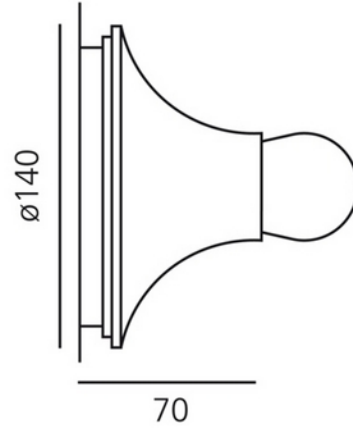

## Teti White

ELECTRICAL DATA	
Protection Class (system)	2
Voltage (system) [V]	230V 50Hz

TECHNICAL DATA	
IP (system)	IP20
Outdoor	No

PHOTOMETRIC DATA	
Lightsource Type	LED (replaceable)
Socket / Cap-Base	E27

DIMENSIONS	
Length (product) (mm)	70.0

**PRODUCT DATA SHEET**

Teti White

Art.no: A048120

*Lighting Solutions***DIMENSIONS**

Width (product) (mm)	140.0
----------------------	-------

**MATERIALS AND SURFACES**