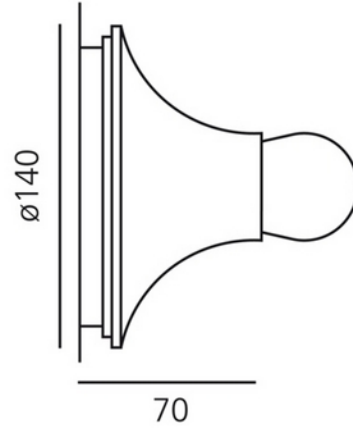

**PRODUCT DATA SHEET**

Teti Anthracite grey

Art.no: A048150

*Lighting Solutions*

Teti Anthracite grey

ELECTRICAL DATA	
Protection Class (system)	2
Voltage (system) [V]	230V 50Hz

TECHNICAL DATA	
IP (system)	IP20
Outdoor	No

PHOTOMETRIC DATA	
Lightsource Type	LED (replaceable)
Socket / Cap-Base	E27

DIMENSIONS	
Length (product) (mm)	70.0

**PRODUCT DATA SHEET**

Teti Anthracite grey

Art.no: A048150

*Lighting Solutions***DIMENSIONS**

Width (product) (mm)	140.0
----------------------	-------

MATERIALS AND SURFACES

Color	Anthracite
-------	------------

INSTALLATION AND CONNECTION

Areas of use	Cottage, Hotel, Residence
Mounting	Wall
Connection (system)	Terminal