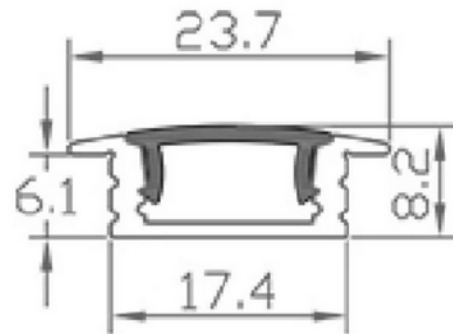

**PRODUCT DATA SHEET**

Profile T1 Alu 2m 23,7x8,2mm incl f. cover, end cap

Art.no: A2507

*Lighting Solutions*

Profile T1 Alu 2m 23,7x8,2mm incl f. cover, end cap

Anodized Aluminum profile for recessed mounting.

TECHNICAL DATA	
Outdoor	No

PHOTOMETRIC DATA	
Lens (Diffuser)	Opal

DIMENSIONS	
Length (product) (mm)	2000.0
Width (product) (mm)	23.7
Height (product) (mm)	8.2
Max Width LED Strip (mm)	12.0

MATERIALS AND SURFACES	
Color	Aluminium
Treatment	Anodized (matt)

PRODUCT DATA SHEET

Profile T1 Alu 2m 23,7x8,2mm incl f. cover, end cap

Art.no: A2507

Lighting Solutions

INSTALLATION AND CONNECTION

Mounting

Recessed

ENERGY AND CERTIFICATIONS