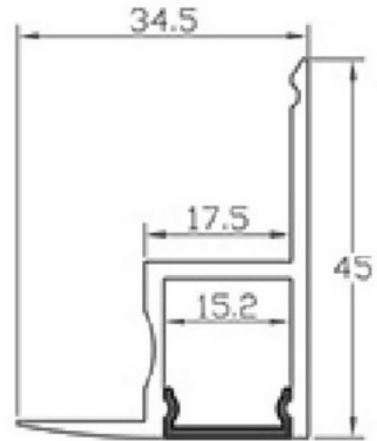

**PRODUCT DATA SHEET**

Profile H Alu 2m 45x34,5mm incl f. cover,end cap

Art.no: A4535

*Lighting Solutions*

Profile H Alu 2m 45x34,5mm incl f. cover,end cap

Aluminium profile for mounting on wall that becomes a part of the ceiling, and gives a decorative and modern light along the wall. Perfect where you wish to break up with a constant lighting line. Includes opal cover and end caps.

| TECHNICAL DATA | |
|----------------|----|
| Outdoor | No |

| PHOTOMETRIC DATA | |
|------------------|------|
| Lens (Diffuser) | Opal |

| DIMENSIONS | |
|--------------------------|--------|
| Length (product) (mm) | 2000.0 |
| Width (product) (mm) | 34.5 |
| Height (product) (mm) | 45.0 |
| Max Width LED Strip (mm) | 13.0 |

| MATERIALS AND SURFACES | |
|------------------------|-----------|
| Color | Aluminium |

PRODUCT DATA SHEET

Profile H Alu 2m 45x34,5mm incl f. cover,end cap

Art.no: A4535

Lighting Solutions

MATERIALS AND SURFACES