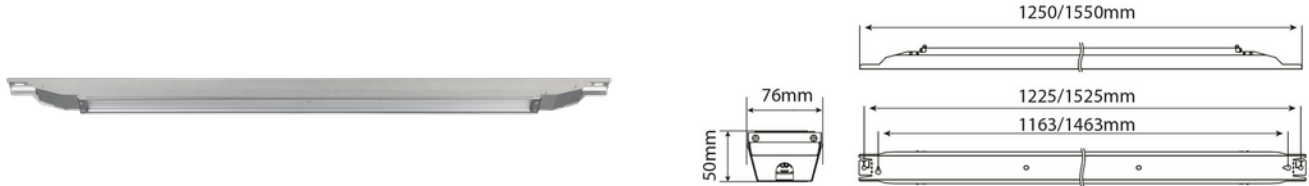

## C Line

C Line is an industrial lighting fixture designed for ceiling mounting. The fixture has many applications, such as in industrial and warehouse settings. It features through-wiring (5×2.5 mm<sup>2</sup>), ensuring efficient and tool-free installation.