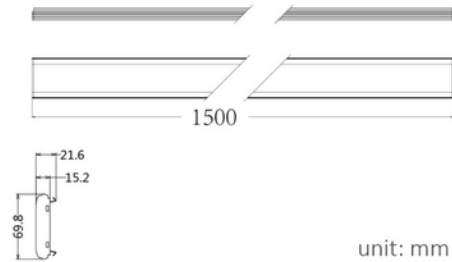

PRODUCT DATA SHEET
Trunk Blank Cover 1500 mm WH
Art.no: CFA-BC15-3

Lighting Solutions

unit: mm

Trunk Blank Cover 1500 mm WH

Blank cover to use on Trunk track. If trunk luminaire is used next to blank cover, use Trunk Cover - CFA-BC00-3 to avoid stray light.

TECHNICAL DATA

Type (accessories)	Trunk
--------------------	-------

DIMENSIONS

Length (product) (mm)	1500.0
Width (product) (mm)	69.8
Height (product) (mm)	21.6

MATERIALS AND SURFACES

Color	White
-------	-------