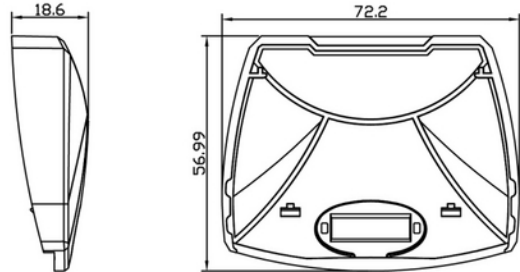

**PRODUCT DATA SHEET**

Trunk End Cap (spotlight/ blank cover/ sensor) WH

Art.no: CFA-TEC-3

*Lighting Solutions*

unit: mm

Trunk End Cap (spotlight/ blank cover/ sensor) WH

Trunk End Cap (spotlight/ blank cover/ sensor)

TECHNICAL DATA	
Outdoor	No

DIMENSIONS	
Length (product) (mm)	72.2
Width (product) (mm)	18.6
Height (product) (mm)	57.0

MATERIALS AND SURFACES	
Color	White

ENERGY AND CERTIFICATIONS	
CE mark	Yes