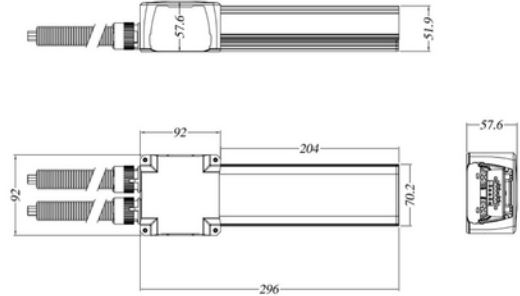

PRODUCT DATA SHEET

Trunk Node Feed-Out Box (End) 8wire WH

Art.no: CFN-BO-08-3

Lighting Solutions

unit: mm

Trunk Node Feed-Out Box (End) 8wire WH

Trunk Node Feed-Out Box (End) 8wire WH

TECHNICAL DATA	
Outdoor	No

DIMENSIONS	
Length (product) (mm)	272.0
Width (product) (mm)	92.0
Height (product) (mm)	57.5

MATERIALS AND SURFACES	
Color	White

ENERGY AND CERTIFICATIONS	
CE mark	Yes