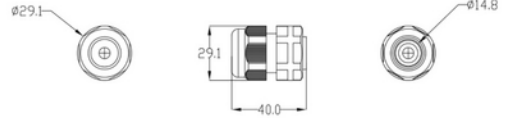

PRODUCT DATA SHEET

Trunk Cable Gland

Art.no: CSA-CC

Lighting Solutions

unit: mm

Trunk Cable Gland

Trunk Cable Gland

TECHNICAL DATA	
Outdoor	No

DIMENSIONS	
Length (product) (mm)	40.0
Diameter (product) (mm)	29.1

MATERIALS AND SURFACES	
Color	Grey

ENERGY AND CERTIFICATIONS	
CE mark	Yes