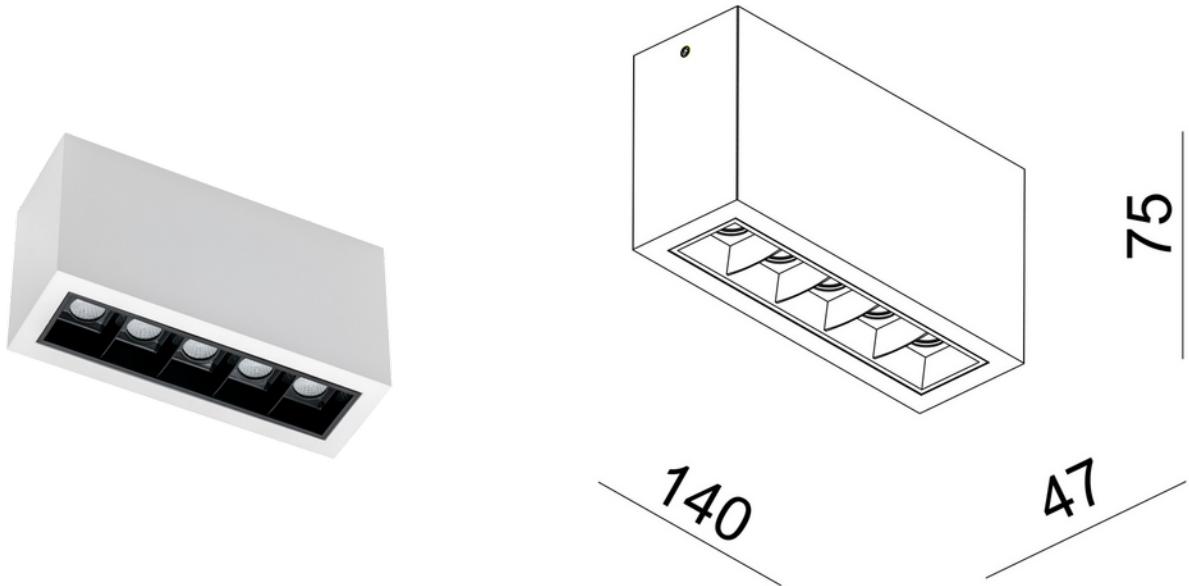

FAMILY PRODUCT SHEET
Cold 5 Surface
Art.no: Cold-5-Surface

Lighting Solutions

Cold 5 Surface

With its rectangular and recessed light source, Cold surface downlight has a unique design that is suitable for most rooms. Front ring is available in several different colors and can easily be replaced.

VARIANTS

| Art.no. | Effect | Lumen out | CCT | Beam angle | Lens | CRI (>) | Dimming | Cut-out | Color |
|-----------|--------|-----------|-------|------------|------|---------|---------|---------|-------|
| 1120-30-2 | 5x2W | 902 lm | 3000K | 30° | None | 90 | | | Black |
| 1120-30-3 | 5x2W | 919 lm | 3000K | 30° | None | 90 | | | White |
| 1121-30-3 | 5x2W | 860 lm | 2700K | 30° | None | 90 | | | White |
| 1121-30-2 | 5x2W | 860 lm | 2700K | 30° | None | 90 | | | Black |