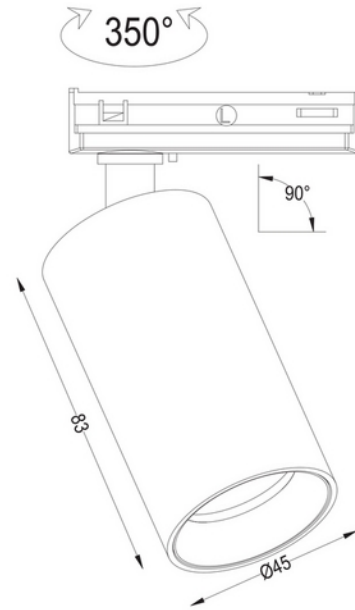

FAMILY PRODUCT SHEET
Cylinder 45 GU10 MR11
Art.no: Cylinder-45-GU10-MR11

Lighting Solutions

Cylinder 45 GU10 MR11

VARIANTS

Art.no.	Effect	Lumen out	CCT	Beam angle	Lens	CRI (>)	Dimming	Connection	Color
102192-2-p	5W				PMMA Opal			Skinne 1-fase	Black
102192-3-p	5W				PMMA Opal			Skinne 1-fase	White