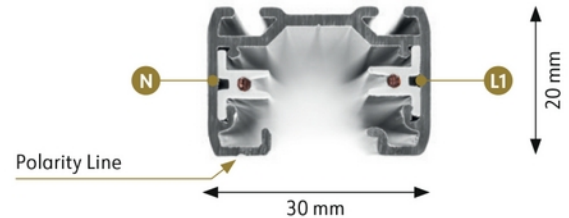

**PRODUCT DATA SHEET**  
Global Base Track 1-circuit 2m BK  
Art.no: GB2200-2

*Lighting Solutions*

## Global Base Track 1-circuit 2m BK

GLOBAL Trac Base is a compact, elegant-looking one-circuit basic track. The compact track is light to handle and simple to install. Diverse installation options are part of the package. Quick and easy installation results in overall cost savings.

ELECTRICAL DATA	
Voltage (system) [V]	230V 50Hz
Power (track) (kVA)	3.7
Circuits	1-circuit
Current (A)	16

TECHNICAL DATA	
Outdoor	No
Pull strength (N)	100.0
Torque (Nm)	2.5

**PRODUCT DATA SHEET**

Global Base Track 1-circuit 2m BK