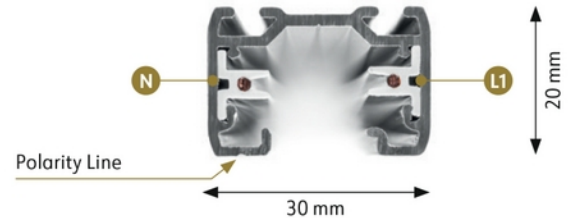

**PRODUCT DATA SHEET**

Global Base Track 1-circuit 3m BK

Art.no: GB2300-2

*Lighting Solutions*

Global Base Track 1-circuit 3m BK

GLOBAL Trac Base is a compact, elegant-looking one-circuit basic track. The compact track is light to handle and simple to install. Diverse installation options are part of the package. Quick and easy installation results in overall cost savings.

GLOBAL Trac Base is a compact, elegant-looking one-circuit basic track. The compact track is light to handle and simple to install. Diverse installation options are part of the package. Quick and easy installation results in overall cost savings.

ELECTRICAL DATA	
Voltage (system) [V]	230V 50Hz
Power (track) (kVA)	3.7
Circuits	1-circuit
Current (A)	16

TECHNICAL DATA	
Outdoor	No
Pull strength (N)	100.0
Torque (Nm)	2.5

**PRODUCT DATA SHEET**

Global Base Track 1-circuit 3m BK

Art.no: GB2300-2

*Lighting Solutions***TECHNICAL DATA**

Track Family	Global Trac Base
--------------	------------------

DIMENSIONS

Length (product) (mm)	3000.0
Width (product) (mm)	30.0
Height (product) (mm)	20.0
Weight (product) (kg)	1.5