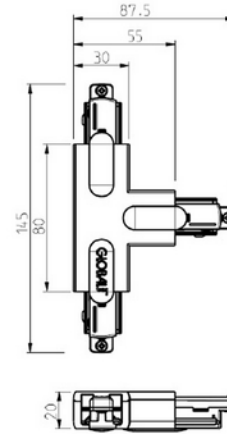

**PRODUCT DATA SHEET**

Global Base T-feed Right (outside) 1-circuit GR

Art.no: GB36-1

*Lighting Solutions*

## Global Base T-feed Right (outside) 1-circuit GR

**TECHNICAL DATA**

Track Subgroup	T-Feed Right Outside
----------------	----------------------

**PHOTOMETRIC DATA**

Dimmable (light source)	No
-------------------------	----

**DIMENSIONS**

Length (product) (mm)	145.0
Width (product) (mm)	85.0
Height (product) (mm)	20.0
Weight (product) (kg)	0.1

**MATERIALS AND SURFACES**

Color	Grey
RAL Code	AW202JR

**PRODUCT DATA SHEET**

Global Base T-feed Right (outside) 1-circuit GR