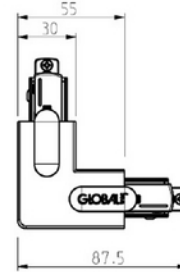

**PRODUCT DATA SHEET**

Global Base T-feed Right (outside) 1-circuit BK

Art.no: GB36-2

*Lighting Solutions*

Global Base T-feed Right (outside) 1-circuit BK

TECHNICAL DATA

Track Subgroup	T-Feed Right Outside
----------------	----------------------

PHOTOMETRIC DATA

Dimmable (light source)	No
-------------------------	----

DIMENSIONS

Length (product) (mm)	145.0
Width (product) (mm)	85.0
Height (product) (mm)	20.0
Weight (product) (kg)	0.1

MATERIALS AND SURFACES