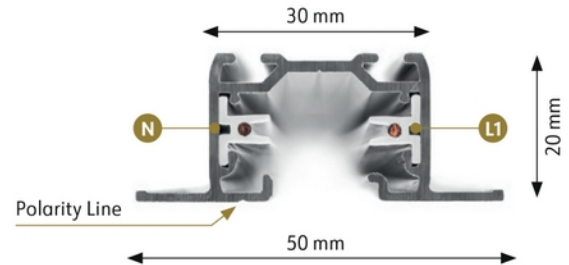

PRODUCT DATA SHEET
Global Base Track Recessed 1-circuit 2m BK
Art.no: GBF2200-2

Lighting Solutions

Global Base Track Recessed 1-circuit 2m BK

MATERIALS AND SURFACES	
Color	Black
RAL Code	RAL9005