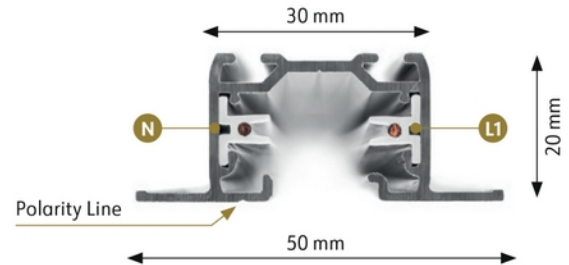

PRODUCT DATA SHEET
Global Base Track Recessed 1-circuit 3m BK
Art.no: GBF2300-2

Lighting Solutions

Global Base Track Recessed 1-circuit 3m BK

MATERIALS AND SURFACES	
Color	Black
RAL Code	RAL9005