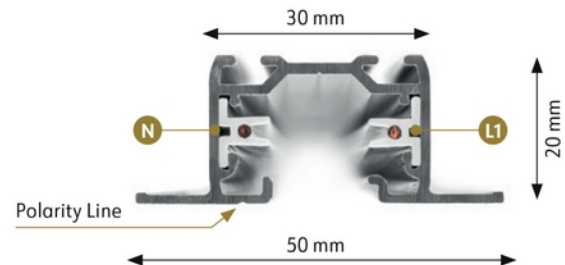

**PRODUCT DATA SHEET**

Global Base Track Recessed 1-circuit 3m WH

Art.no: GBF2300-3

*Lighting Solutions*

Global Base Track Recessed 1-circuit 3m WH

The recessed version of GLOBAL Trac Base for suspended ceilings. GLOBAL Trac Base is a compact, elegant-looking one-circuit basic track. The compact track is light to handle and simple to install. Diverse installation options are part of the package. Quick and easy installation results in overall cost savings.

ELECTRICAL DATA	
Voltage (system) [V]	230V 50Hz
Power (track) (kVA)	3.7
Circuits	1-circuit
Current (A)	16

TECHNICAL DATA	
Outdoor	No
Pull strength (N)	100.0
Torque (Nm)	2.5

**PRODUCT DATA SHEET**

Global Base Track Recessed 1-circuit 3m WH

Art.no: GBF2300-3

*Lighting Solutions*

DIMENSIONS	
Length (product) (mm)	3000.0
Width (product) (mm)	50.0
Height (product) (mm)	20.0
Weight (product) (kg)	1.65

MATERIALS AND SURFACES	
Color	White
RAL Code	RAL9010
Housing Material	Aluminium