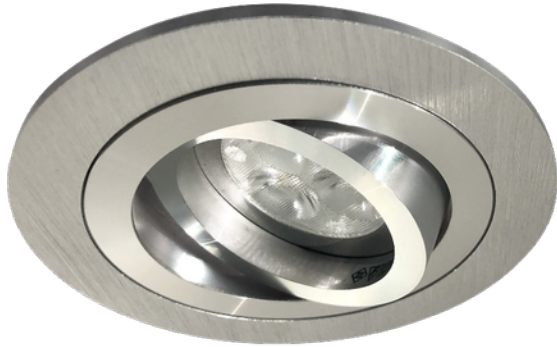

**PRODUCT DATA SHEET**

Downlight 35w vipbar rund børstet alu

Art.no: HDL-AT01

*Lighting Solutions*

Downlight 35w vipbar rund børstet alu

| ELECTRICAL DATA | |
|----------------------|----------------------|
| Dimming (system) | Light bulb dependent |
| Voltage (system) [V] | 230V 50Hz |

| TECHNICAL DATA | |
|----------------|----|
| Outdoor | No |

| PHOTOMETRIC DATA | |
|-------------------|--------------------------|
| Lightsource Type | Lightsource not included |
| Socket / Cap-Base | GU10 |
| Lens (Diffuser) | None |

| DIMENSIONS | |
|----------------------|------|
| Width (product) (mm) | 93.0 |

**PRODUCT DATA SHEET**

Downlight 35w vipbar rund børstet alu

Art.no: HDL-AT01

*Lighting Solutions*

| DIMENSIONS | |
|-----------------------|------|
| Height (product) (mm) | 26.0 |