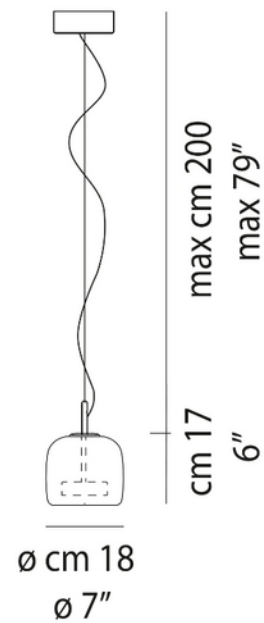

PRODUCT DATA SHEET

Jube SP S 1200lm 2700K Burned Earth Transp. Glass Gold Frame
Art.no: JUBESP000S14OS-TBTRL231CE

Lighting Solutions

Jube SP S 1200lm 2700K Burned Earth Transp. Glass Gold Frame

ELECTRICAL DATA	
Protection Class (system)	1
Dimming (system)	Push, 0-10V
Voltage (system) [V]	24VDC

TECHNICAL DATA	
IP (system)	IP20

PHOTOMETRIC DATA	
CCT (Color Temperature) (K)	2700

PRODUCT DATA SHEET

Jube SP S 1200lm 2700K Burned Earth Transp. Glass Gold Frame

Art.no: JUBESP000S14OS-TBTRL231CE

Lighting Solutions

DIMENSIONS	
Length (product) (mm)	180.0
Width (product) (mm)	180.0
Height (product) (mm)	170.0
Weight (product) (kg)	2.0

ENERGY AND CERTIFICATIONS	
CE mark	Yes