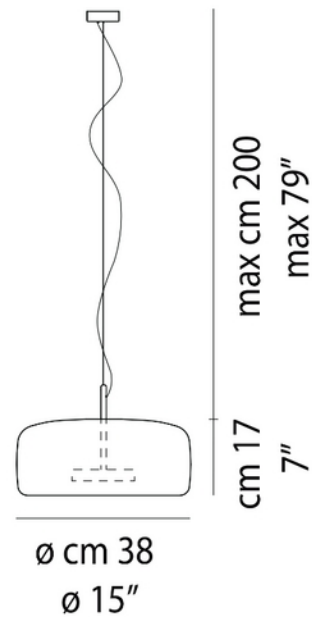

**PRODUCT DATA SHEET**

Jube SP 1 G 2000lm 2700K Smoky Transp. Glass Gold Frame
Art.no: JUBESP1--G02OS-FUTRL231CE

Lighting Solutions

Jube SP 1 G 2000lm 2700K Smoky Transp. Glass Gold Frame

ELECTRICAL DATA	
Protection Class (system)	1
Dimming (system)	Push, 0-10V

TECHNICAL DATA	
IP (system)	IP20

PHOTOMETRIC DATA	
CCT (Color Temperature) (K)	2700

DIMENSIONS	
Length (product) (mm)	380.0
Width (product) (mm)	380.0
Height (product) (mm)	170.0
Weight (product) (kg)	4.5