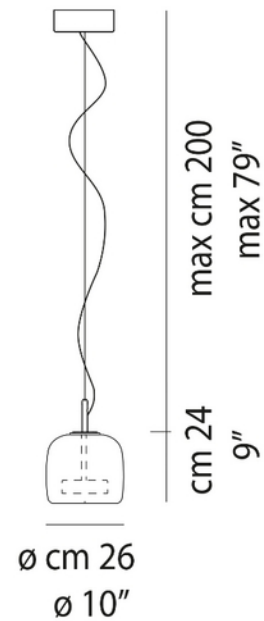

**PRODUCT DATA SHEET**

Jube SP 1 P 2000lm 2700K Crystal Transp. Glass Gold Frame  
Art.no: JUBESP1--P02OS-CRTRL231CE

*Lighting Solutions*

## Jube SP 1 P 2000lm 2700K Crystal Transp. Glass Gold Frame

ELECTRICAL DATA	
Protection Class (system)	1
Dimming (system)	Push, 0-10V

TECHNICAL DATA	
IP (system)	IP20

PHOTOMETRIC DATA	
CCT (Color Temperature) (K)	2700

DIMENSIONS	
Length (product) (mm)	260.0
Width (product) (mm)	260.0
Height (product) (mm)	240.0
Weight (product) (kg)	2.0

**PRODUCT DATA SHEET**

Jube SP 1 P 2000lm 2700K Crystal Transp. Glass Gold Frame

Art.no: JUBESP1--P02OS-CRTRL231CE