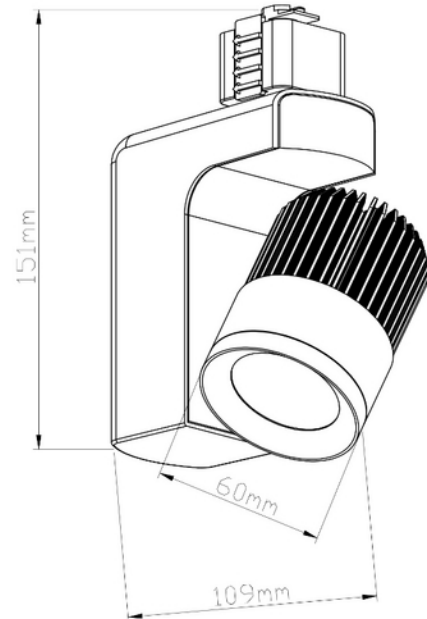

FAMILY PRODUCT SHEET

Lumi

Art.no: Lumi-base

Lighting Solutions

Lumi

VARIANTS

Art.no.	Effect	Lumen out	CCT	Beam angle	Lens	CRI (>)	Dimming	Connection	Color