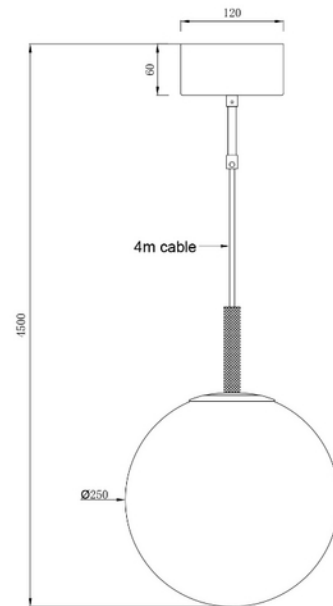

**FAMILY PRODUCT SHEET**

Orb Ø250

Art.no: Orb-Ø250

*Lighting Solutions*

Orb Ø250

VARIANTS

Art.no.	Effect	Lumen out	CCT	Beam angle	Lens	CRI (>)	Dimming	Connection	Color
120060-4					Opal				Brass / Black
120060-2					Opal			Terminal	Black