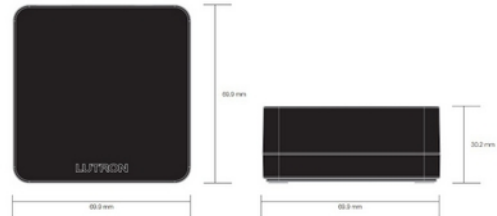

**PRODUCT DATA SHEET**  
RA2 Select Main Rep 868 BK  
Art.no: RRK-SEL-REP2-BL

*Lighting Solutions*

## RA2 Select Main Rep 868 BK

The RA2 Select main repeater allows for setup, control, and monitoring of select lighting devices and Lutron wireless shades from a smartphone or tablet using the Lutron App.

DIMENSIONS	
Length (product) (mm)	69.9
Width (product) (mm)	69.9
Height (product) (mm)	30.2

MATERIALS AND SURFACES	
Color	Black