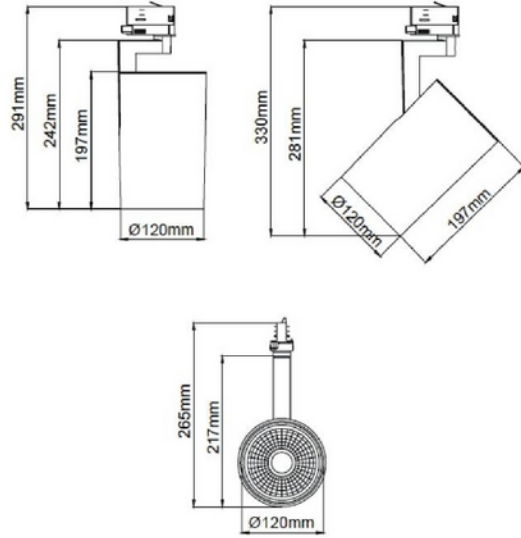

FAMILY PRODUCT SHEET

Ray Maxi

Art.no: Ray-Maxi-Base

Lighting Solutions

Ray Maxi

Ray Maxi, a powerful spotlight in the Ray family using a design concept with the LED driver built in to the spotlight body. This gives a modern, slim design with a high lumen output. The Ray Maxi can be tilted 90 degrees and rotated 350 degrees on its own axis offering create flexibility in playing with light. A diffuser can be mounted on the luminaire, to be ordered separately.