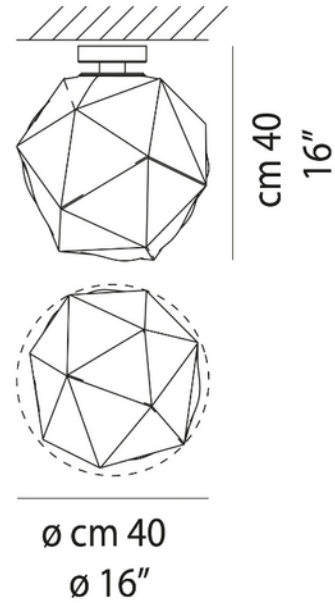

**PRODUCT DATA SHEET**

Semai PL M Ceiling E27 maks 77W Ø40cm White Glossy White
 Art.no: SEMAIPL000M00BC-BCLUE271CE

*Lighting Solutions*

Semai PL M Ceiling E27 maks 77W Ø40cm White Glossy White

ELECTRICAL DATA	
Protection Class (system)	1
Dimming (system)	Light bulb dependent
Voltage (system) [V]	230V 50Hz

TECHNICAL DATA	
IP (system)	IP20
Outdoor	No

PHOTOMETRIC DATA	
Lightsource Type	Lightsource not included

**PRODUCT DATA SHEET**

Semai PL M Ceiling E27 maks 77W Ø40cm White Glossy White
Art.no: SEMAIPLO00M00BC-BCLUE271CE

Lighting Solutions

DIMENSIONS	
Width (product) (mm)	400.0
Weight (product) (kg)	6.0

MATERIALS AND SURFACES	
Color	White

INSTALLATION AND CONNECTION	
Areas of use	Cottage, Hotel, Residence
Mounting	Surface, Ceiling