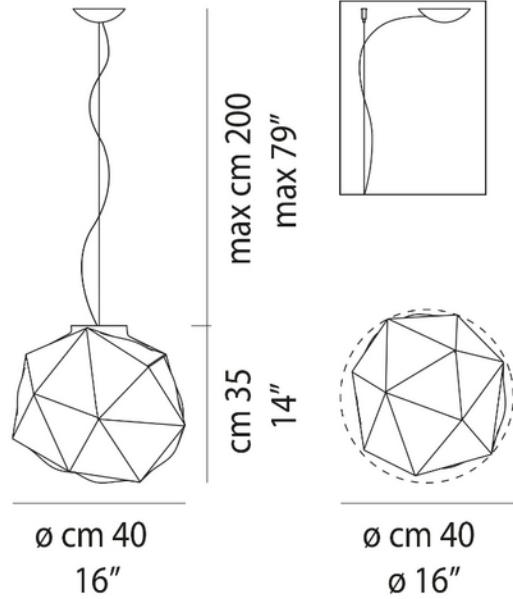

**PRODUCT DATA SHEET**

Semai SP M Pendant E27 maks 77W Ø40cm White Glossy White
 Art.no: SEMAISP000M00BC-BCLUE271CE

*Lighting Solutions*

Semai SP M Pendant E27 maks 77W Ø40cm White Glossy White

200cm Cable

**PRODUCT DATA SHEET**

Semai SP M Pendant E27 maks 77W Ø40cm White Glossy White
Art.no: SEMAISP000M00BC-BCLUE271CE

Lighting Solutions

DIMENSIONS	
Width (product) (mm)	400.0
Weight (product) (kg)	6.0

MATERIALS AND SURFACES	
Color	White