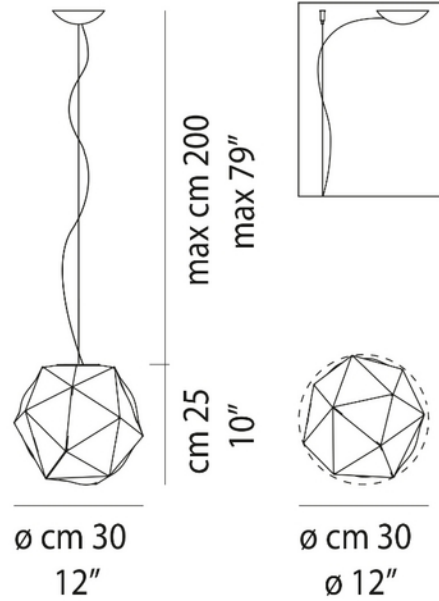

**PRODUCT DATA SHEET**

Semai SP P Pendant E27 maks 77W Ø30cm White Glossy White
 Art.no: SEMAISP000P00BC-BCLUE271CE

*Lighting Solutions*

Semai SP P Pendant E27 maks 77W Ø30cm White Glossy White

200cm cable included.

**PRODUCT DATA SHEET**

Semai SP P Pendant E27 maks 77W Ø30cm White Glossy White
Art.no: SEMAISP000P00BC-BCLUE271CE

Lighting Solutions

DIMENSIONS	
Width (product) (mm)	300.0
Weight (product) (kg)	3.0

MATERIALS AND SURFACES	
Color	White