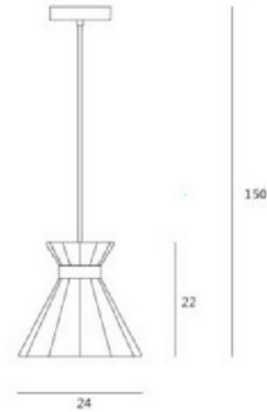

PRODUCT DATA SHEET
 Mermaid L E27 Max 46W Brass Ring/Canopy
 Art.no: SQ-7122CP-Brass

Lighting Solutions

Mermaid L E27 Max 46W Brass Ring/Canopy

Mermaid pendants silhouette has captured the owing movement of fabric in solid concrete. The Mermaid remains strong with an accent of metal dening the shade, while lending a softer and more feminine shape to the Castle series. Cable lenght 1500mm. Light bulb not included, see accessories for recommended light bulb.

**PRODUCT DATA SHEET**

Mermaid L E27 Max 46W Brass Ring/Canopy

Art.no: SQ-7122CP-Brass

*Lighting Solutions*

PHOTOMETRIC DATA	
Socket / Cap-Base	E27
Lens (Diffuser)	None

DIMENSIONS	
Width (product) (mm)	240.0
Height (product) (mm)	220.0