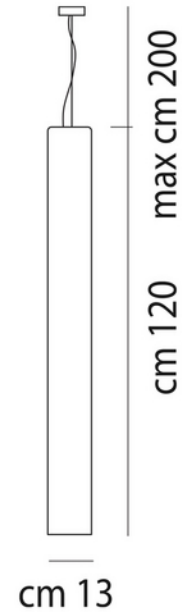

**PRODUCT DATA SHEET**

Tubes SP 120 77W E27 Matt Nickel Frame White Glossy Glass
Art.no: TUBESSP120000NO-BCLUE271CE

Lighting Solutions

Tubes SP 120 77W E27 Matt Nickel Frame White Glossy Glass

ELECTRICAL DATA	
Dimming (system)	Light bulb dependent
Voltage (system) [V]	230V 50Hz

TECHNICAL DATA	
IP (system)	IP20

PHOTOMETRIC DATA	
Lightsource Type	Lightsource not included
Socket / Cap-Base	E27

**PRODUCT DATA SHEET**

Tubes SP 120 77W E27 Matt Nickel Frame White Glossy Glass
Art.no: TUBESSP120000NO-BCLUE271CE

Lighting Solutions

DIMENSIONS	
Length (product) (mm)	130.0
Width (product) (mm)	130.0
Height (product) (mm)	1200.0
Weight (product) (kg)	8.0

MATERIALS AND SURFACES	
Color	Opal

INSTALLATION AND CONNECTION	
Areas of use	Inndoor, Hotel, Museum, Office, Open access areas, Residence, Restaurant, Shop, Showroom, Staircase
Mounting	Suspended, Pendant