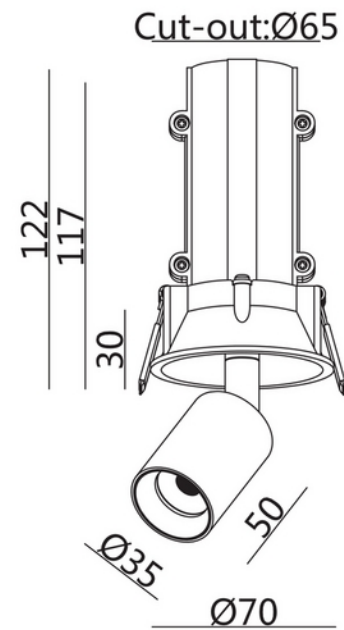

FAMILY PRODUCT SHEET

Toro

Art.no: Toro

Lighting Solutions

Toro

VARIANTS

Art.no.	Effect	Lumen out	CCT	Beam angle	Lens	CRI (>)	Dimming	Cut-out	Color
102870-15-27-ddd	3W	250 lm	2700K	15	Clear	95	None	65mm mm	Quartz Bronze
102870-24-27-ddd	3W	250 lm	2700K	24	Clear	95	None	65mm mm	Quartz Bronze