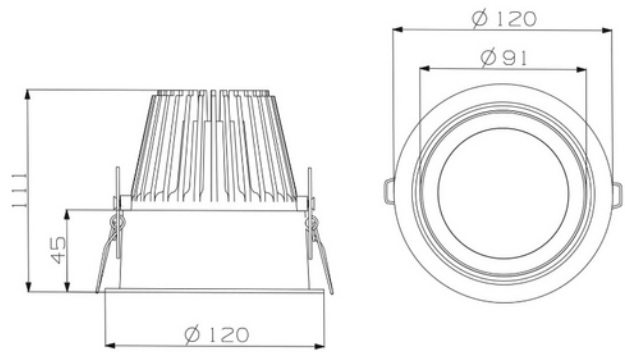

**FAMILY PRODUCT SHEET**

Trimo Mini

Art.no: Trimo-Mini-Base

*Lighting Solutions*

112mm

## Trimo Mini

Our Trimo range of downlights guarantees a minimum of stray light. This is accomplished by using a recessed LED light source. This model requires a hole dimension of 112mm in diameter making it very versatile providing very powerful light. The Trimo Mini has a 1813 connector and is supplied with a variety of connector solutions.

### VARIANTS

Art.no.	Effect	Lumen out	CCT	Beam angle	Lens	CRI (>)	Dimming	Cut-out	Color
18020-7-30-3-ddd	24W	3050 lm	3000K	30°	Clear	80		Ø112 mm	White
18020-7-40-3-ddd	24W	2890 lm	3000K	40°	Clear	80		Ø112 mm	White
18020-7-40-2-ddd	24W	2890 lm	3000K	40°	Clear	80		Ø112 mm	Black
18020-7-40-3	24W	2890 lm	3000K	40°	Clear	80		Ø112 mm	White
18020-7-24-2	24W	2940 lm	3000K	24°	Clear	80		Ø112 mm	Black
18020-7-24-3	24W	2940 lm	3000K	24°	Clear	80		Ø112 mm	White
18020-6-30-3-ddd	23W	2800 lm	3000K	30°	Clear	80		Ø112 mm	White
18020-24-2	22W		3000K	24°	Clear	80		Ø112 mm	Black
18020-7-60-3-ddd	24W	2780 lm	3000K	40°	Clear	80		Ø112 mm	White