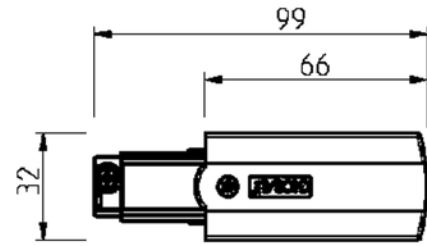

PRODUCT DATA SHEET
Global Pro End Feed Left GR
Art.no: XTS11-1

Lighting Solutions

Global Pro End Feed Left GR

Global end feed Left Grey

TECHNICAL DATA

Track Subgroup	End Feed Left
----------------	---------------

PHOTOMETRIC DATA

Dimmable (light source)	No
-------------------------	----

DIMENSIONS

Length (product) (mm)	100.0
Width (product) (mm)	30.0
Height (product) (mm)	33.0
Weight (product) (kg)	0.05

MATERIALS AND SURFACES