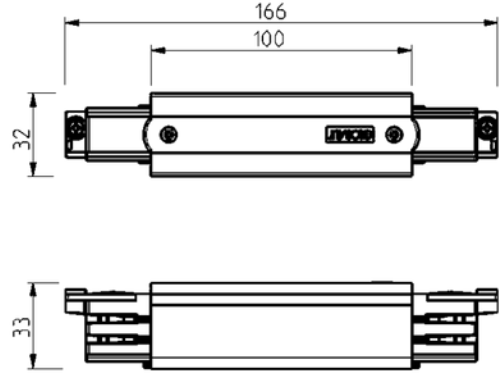

PRODUCT DATA SHEET
Global Pro Middle Feed GR
Art.no: XTS14-1

Lighting Solutions

Global Pro Middle Feed GR

TECHNICAL DATA

Track Subgroup	Middle Feed

PHOTOMETRIC DATA

Dimmable (light source)	No

DIMENSIONS

Length (product) (mm)	180.0
Width (product) (mm)	30.0
Height (product) (mm)	33.0
Weight (product) (kg)	0.1

MATERIALS AND SURFACES

Color	Grey
RAL Code	AW202JR