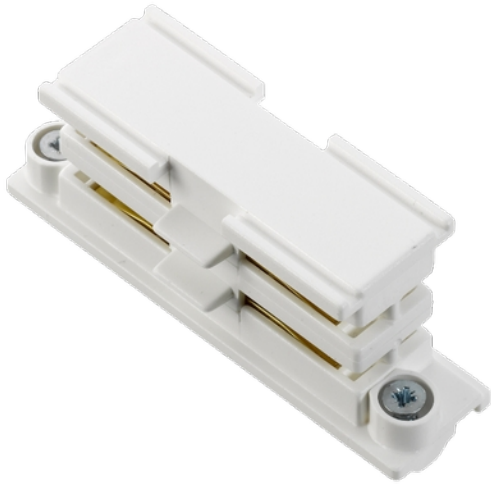

**PRODUCT DATA SHEET**

Global Pro Straight Connector 3-circuit WH

Art.no: XTS21-3

*Lighting Solutions*

## Global Pro Straight Connector 3-circuit WH

White straight connector for Global Pro 3-Circuit track

**TECHNICAL DATA**

Track Subgroup	Straight Connector
----------------	--------------------

**PHOTOMETRIC DATA**

Dimmable (light source)	No
-------------------------	----

**DIMENSIONS**

Length (product) (mm)	68.0
Width (product) (mm)	20.0
Height (product) (mm)	26.0

**MATERIALS AND SURFACES**

Color	White
RAL Code	RAL9010