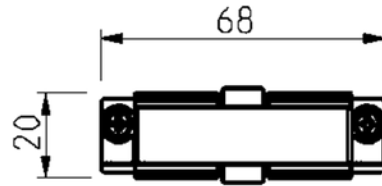

Global Pro Straight Connector 3-circuit WH

White straight connector for Global Pro 3-Circuit track

TECHNICAL DATA

Track Subgroup	Straight Connector

PHOTOMETRIC DATA

Dimmable (light source)	No

DIMENSIONS

Length (product) (mm)	68.0
Width (product) (mm)	20.0
Height (product) (mm)	26.0

MATERIALS AND SURFACES

Color	White
RAL Code	RAL9010