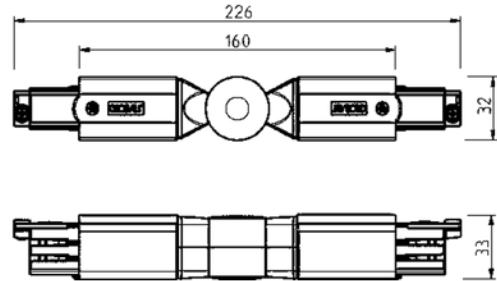

**PRODUCT DATA SHEET**

Global Pro Adjustable Corner Connector 3-circuit GR

Art.no: XTS24-1

*Lighting Solutions*

Global Pro Adjustable Corner Connector 3-circuit GR

TECHNICAL DATA

Track Subgroup	Adjustable Corner Connector
----------------	-----------------------------

PHOTOMETRIC DATA

Dimmable (light source)	Yes
-------------------------	-----

DIMENSIONS

Length (product) (mm)	240.0
Width (product) (mm)	30.0
Height (product) (mm)	33.0
Weight (product) (kg)	0.15

MATERIALS AND SURFACES

Color	Grey
RAL Code	AW202JR

PRODUCT DATA SHEET

Global Pro Adjustable Corner Connector 3-circuit GR

Art.no: XTS24-1

Lighting Solutions