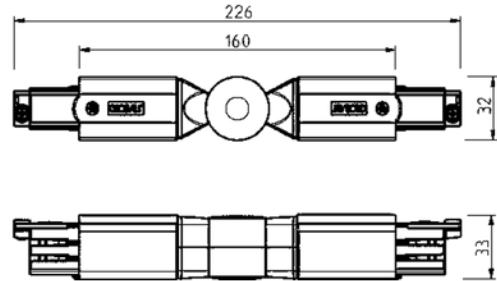

**PRODUCT DATA SHEET**

Global Pro Adjustable Corner Connector 3-circuit BK

Art.no: XTS24-2

*Lighting Solutions*

Global Pro Adjustable Corner Connector 3-circuit BK

TECHNICAL DATA

Track Subgroup	Adjustable Corner Connector
----------------	-----------------------------

PHOTOMETRIC DATA

Dimmable (light source)	Yes
-------------------------	-----

DIMENSIONS

Length (product) (mm)	240.0
Width (product) (mm)	30.0
Height (product) (mm)	33.0
Weight (product) (kg)	0.15

MATERIALS AND SURFACES

Color	Black
RAL Code	RAL9005

PRODUCT DATA SHEET

Global Pro Adjustable Corner Connector 3-circuit BK

Art.no: XTS24-2

Lighting Solutions