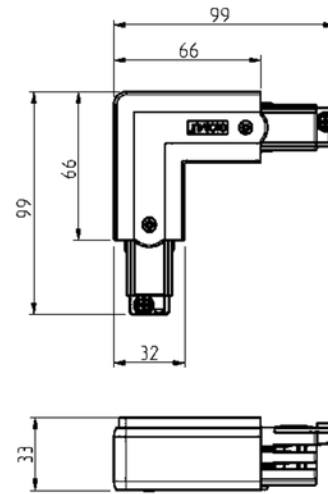

**PRODUCT DATA SHEET**

Global Pro L-feed L90° (outside) 3-circuit GR

Art.no: XTS35-1

*Lighting Solutions*

Global Pro L-feed L90° (outside) 3-circuit GR

TECHNICAL DATA

Track Subgroup	L-Feed Outside
----------------	----------------

PHOTOMETRIC DATA

Dimmable (light source)	No
-------------------------	----

DIMENSIONS

Length (product) (mm)	100.0
Width (product) (mm)	100.0
Height (product) (mm)	33.0
Weight (product) (kg)	0.1

MATERIALS AND SURFACES

Color	Grey
RAL Code	AW202JR

PRODUCT DATA SHEET

Global Pro L-feed L90° (outside) 3-circuit GR

Art.no: XTS35-1

Lighting Solutions