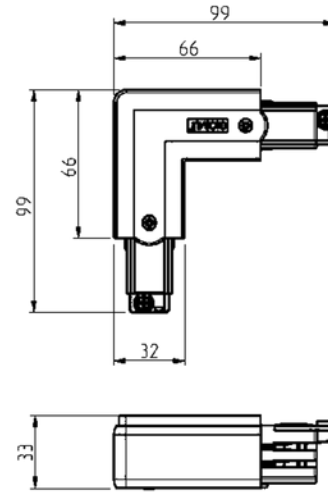

**PRODUCT DATA SHEET**

Global Pro L-feed L90° (outside) 3-circuit BK

Art.no: XTS35-2

*Lighting Solutions*

Global Pro L-feed L90° (outside) 3-circuit BK

TECHNICAL DATA

Track Subgroup	L-Feed Outside
----------------	----------------

PHOTOMETRIC DATA

Dimmable (light source)	No
-------------------------	----

DIMENSIONS

Length (product) (mm)	100.0
Width (product) (mm)	100.0
Height (product) (mm)	33.0
Weight (product) (kg)	0.1

MATERIALS AND SURFACES

Color	Black
RAL Code	RAL9005

PRODUCT DATA SHEET

Global Pro L-feed L90° (outside) 3-circuit BK

Art.no: XTS35-2

Lighting Solutions